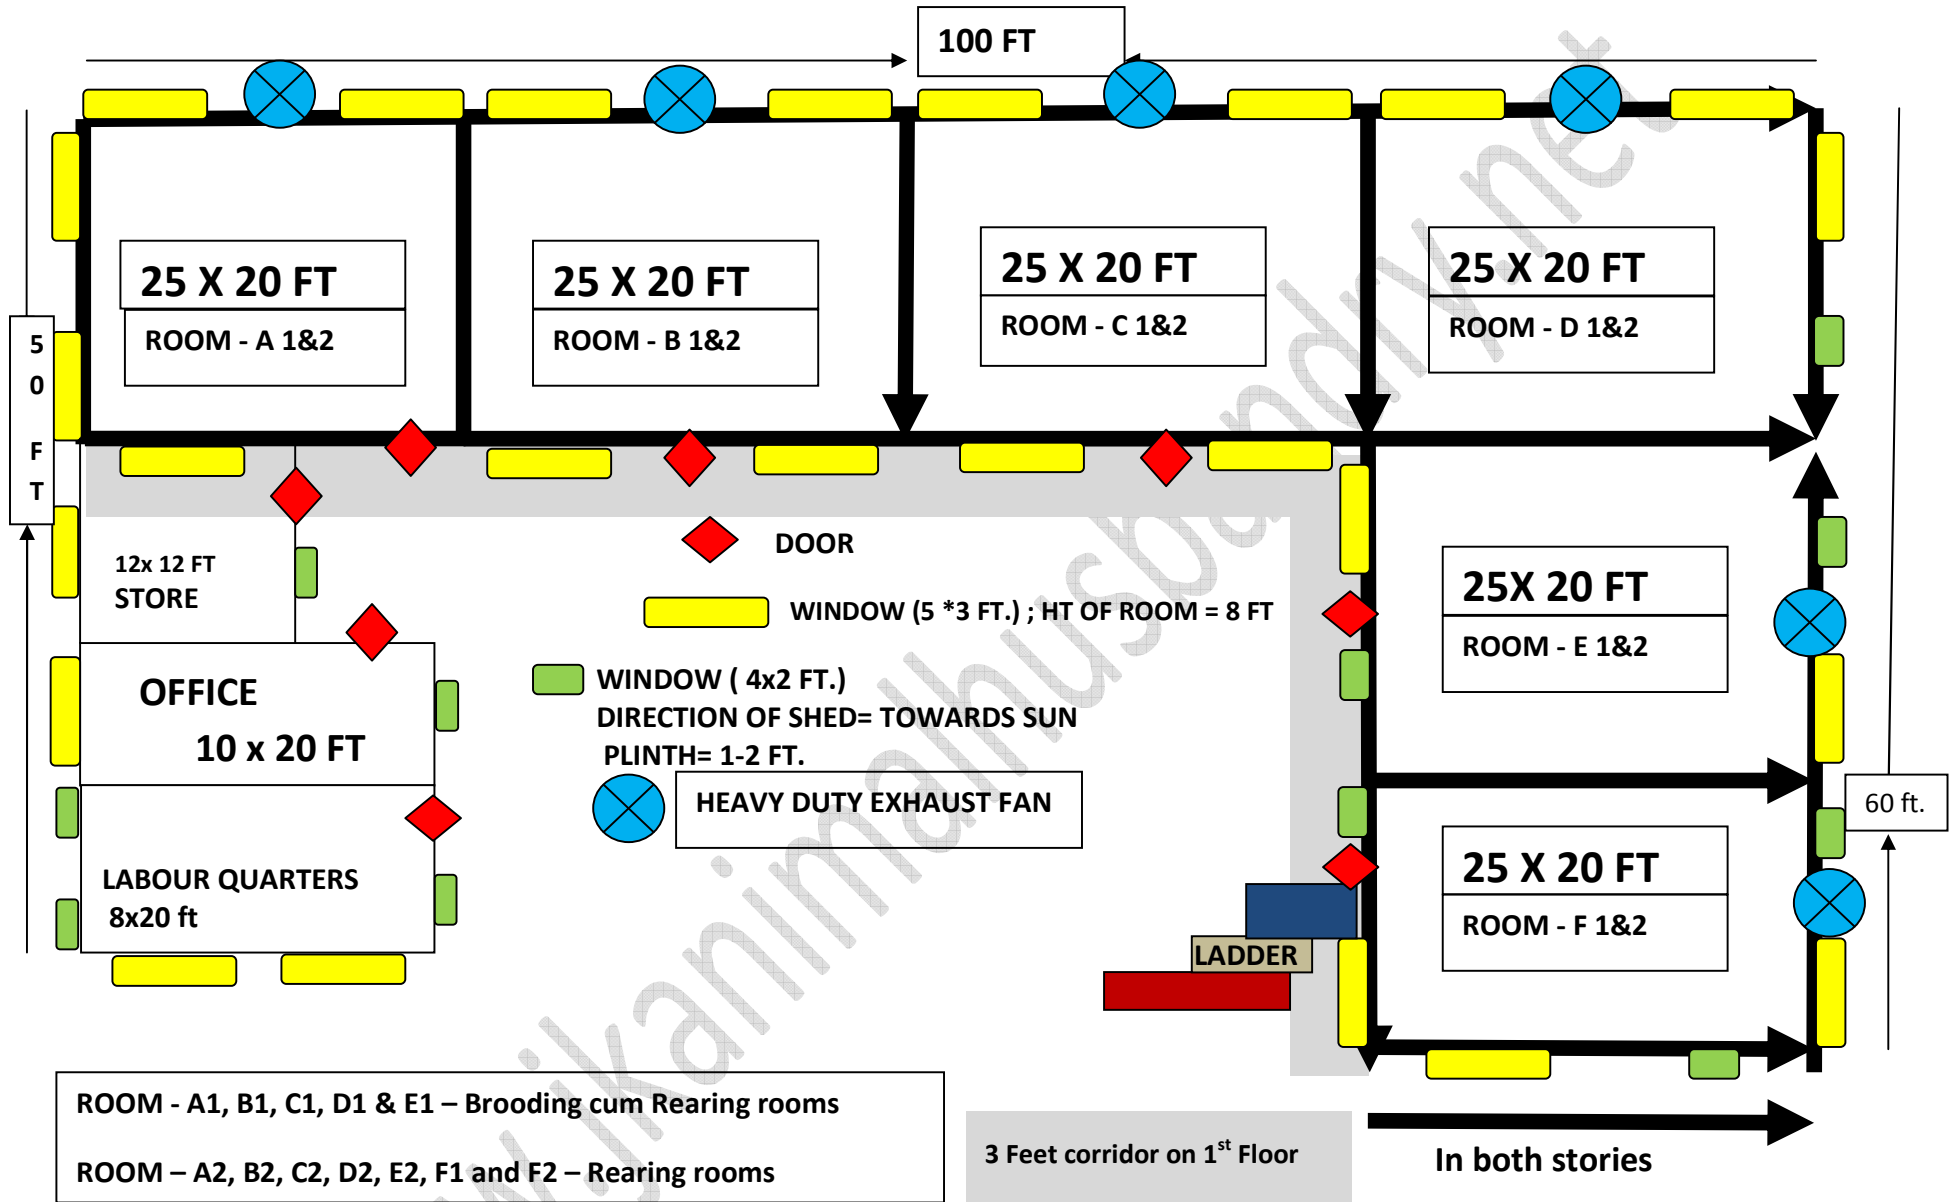

Please see the TE report for 6000 bird farm available on our website at [www.jkanimalhusbandry.net](http://www.jkanimalhusbandry.net)

**CROSS SECTION OF DOUBLE STOREY POULTRY FARM  
HAVING TOTAL CAPACITY OF 6000 BROILER CHICKEN (1 SQFT/BIRD)**

In ground floor only