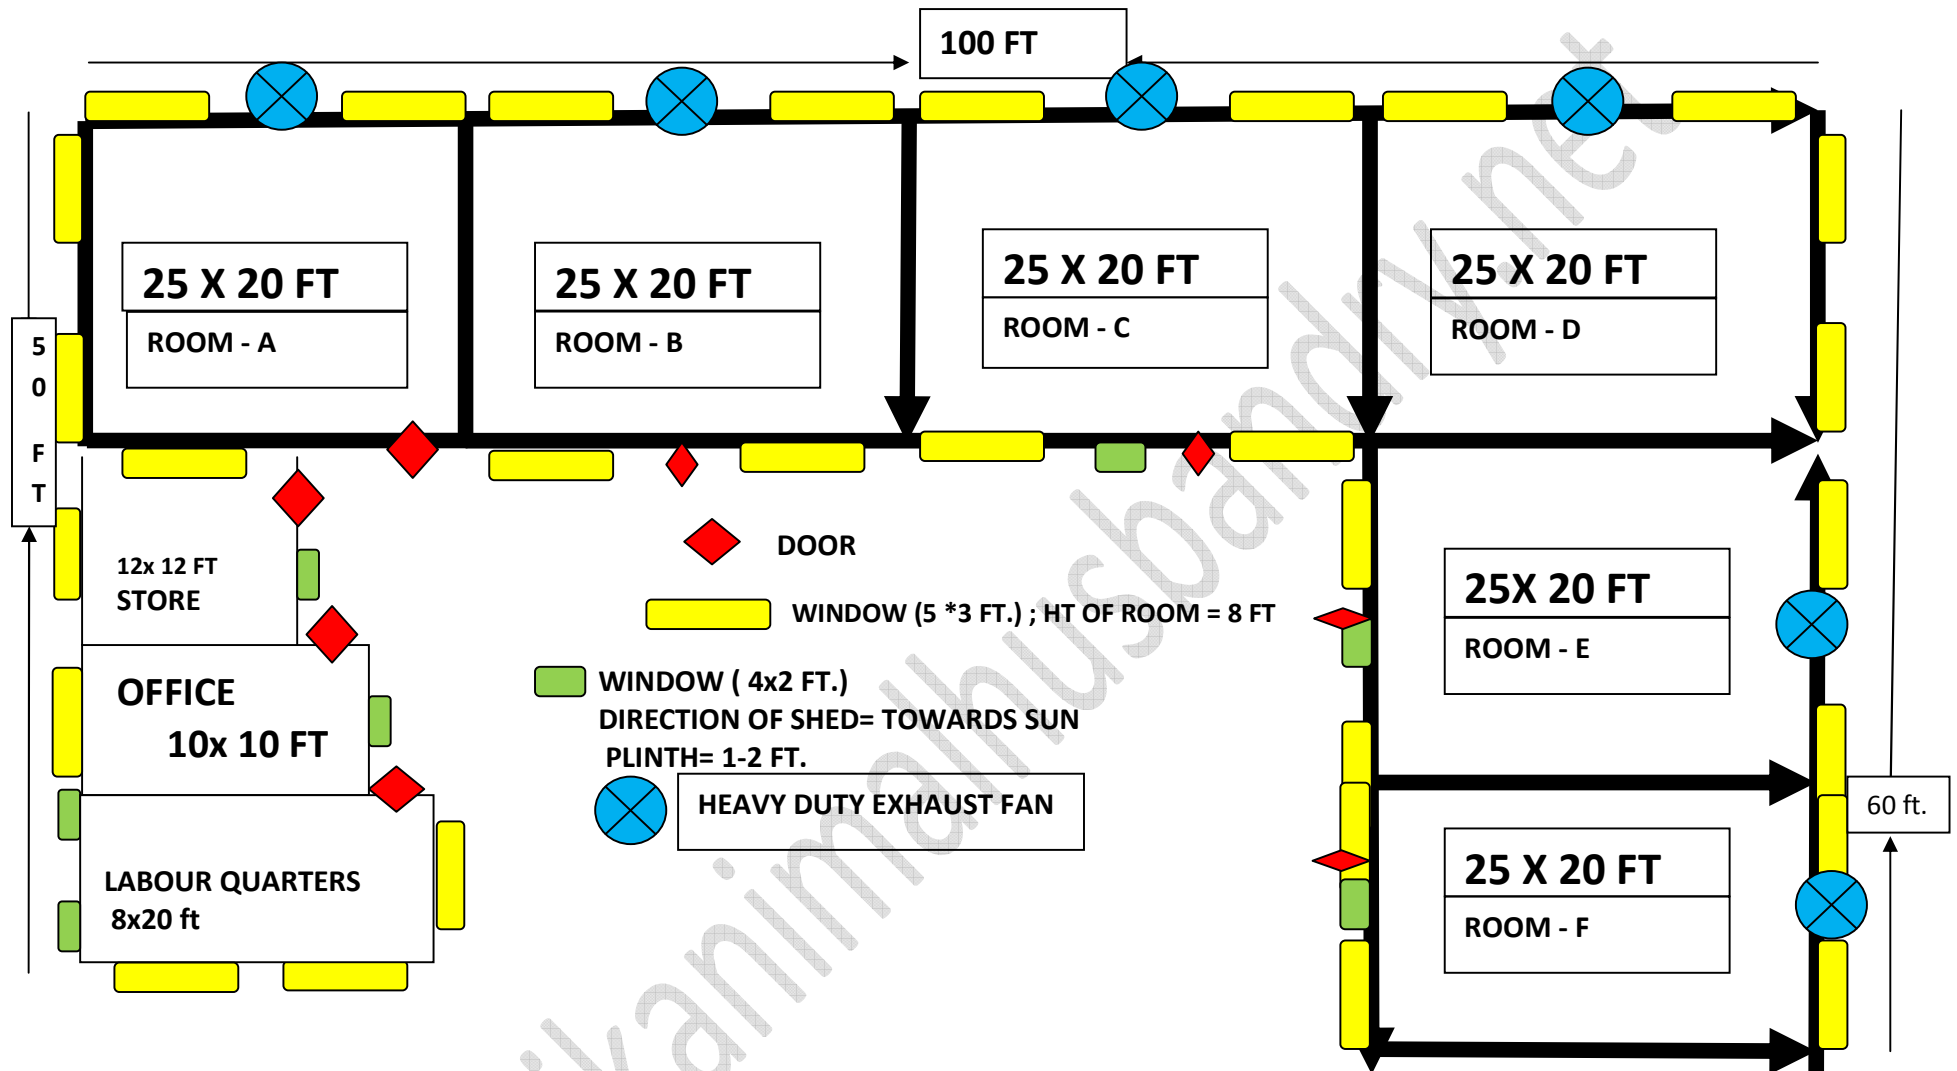

Please see the TE report for 3000 bird farm available on our website at [www.jkanimalhusbandry.net](http://www.jkanimalhusbandry.net)

ROOM - A, B & C – Brooding cum rearing rooms  
ROOM – F, D & E – Rearing room

**CROSS SECTION OF SINGLE STOREY POULTRY FARM  
HAVING TOTAL CAPACITY OF 3000 BROILER CHICKEN (1 SQFT/BIRD)**