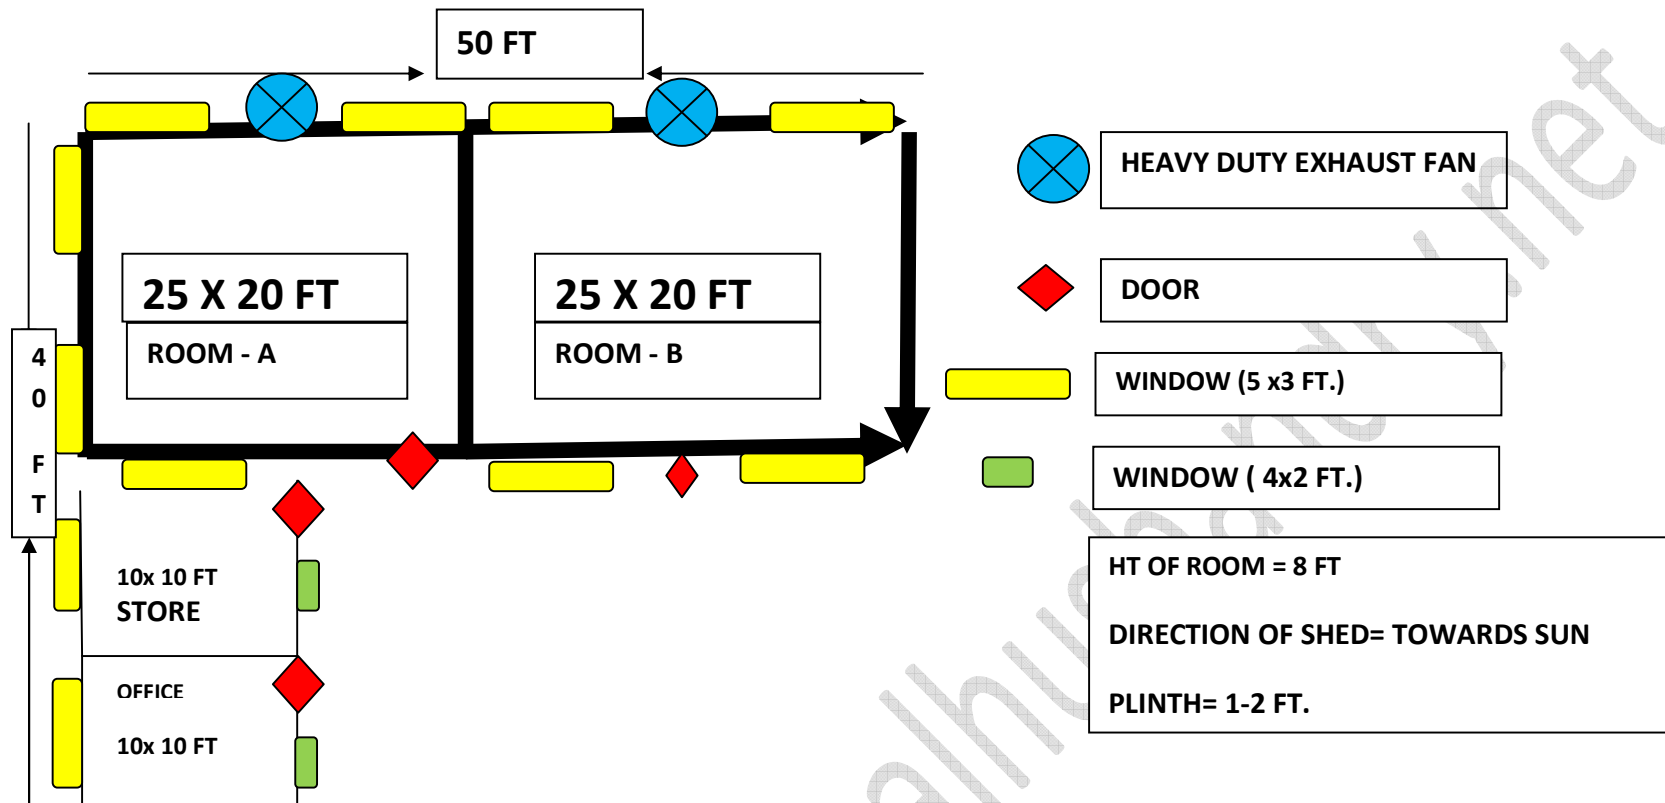

Please see the TE report for 1000 bird farm available on our website at www.jkanimalhusbandry.net

ROOM - A – Brooding cum rearing rooms
ROOM – B – Rearing room

CROSS SECTION OF SINGLE STOREY POULTRY FARM
HAVING TOTAL CAPACITY OF 1000 BROILER CHICKEN (1 SQFT/BIRD)